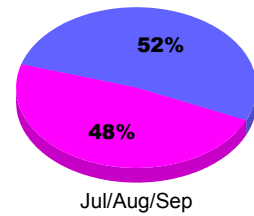

Membership Results
2010-2011

Membership
2009-2010

Month	Net Memb Goal	Actual New Memb	Actual Dropped Memb	Gain/Loss of Memb	Gain/Loss of Memb
Jul/Aug/Sep	100	78	-53	25	-25
Totals	100	78	-53	25	-25

Membership Results 2010-2011

Goal, New, Dropped, Gain/Loss

Comparison of Membership Gain/Loss

Current Year Compared to the Previous Year

Gender Comparison 2010-2011

■ Male ■ Female