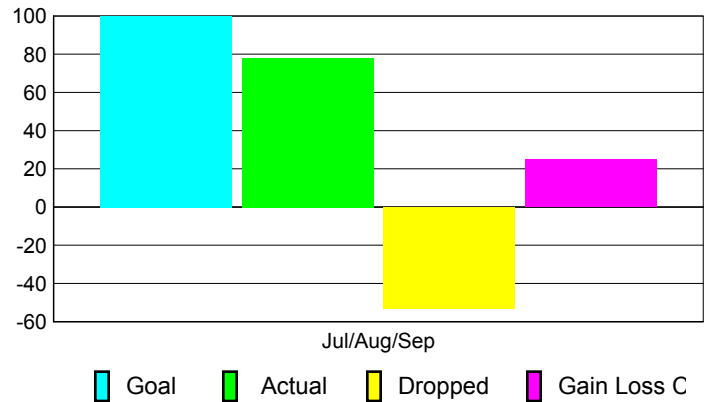

Membership Results 2010-2011

Goal, New, Dropped, Gain/Loss