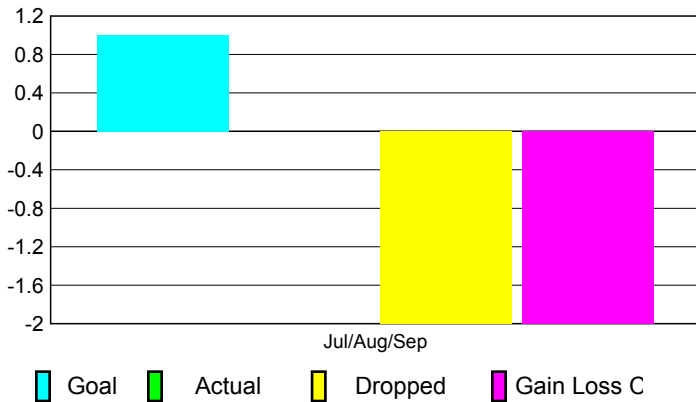

2010-2011 GMT Reports for District (or Undistricted) **District O 2**

GMT: Mr. Pedro Mario Marrello

Location: ARGENTINA

GMT CA: 3

CLUBS

Club Results
2010-2011

Clubs
2009-2010

Month	New Club Goal	Actual New Clubs	Actual Dropped Clubs	Gain/Loss of Clubs	Gain/Loss of Clubs
Jul/Aug/Sep	1	0	-2	-2	0
Totals	1	0	-2	-2	0

Club Results 2010-2011

Goal, New, Dropped, Gain/Loss

Comparison of Club Gain/Loss

Current Year Compared to the Previous Year

YTD Status Quo Clubs 2010-2011

Status Quo Clubs Compared to Status Quo Members

MEMBERSHIP